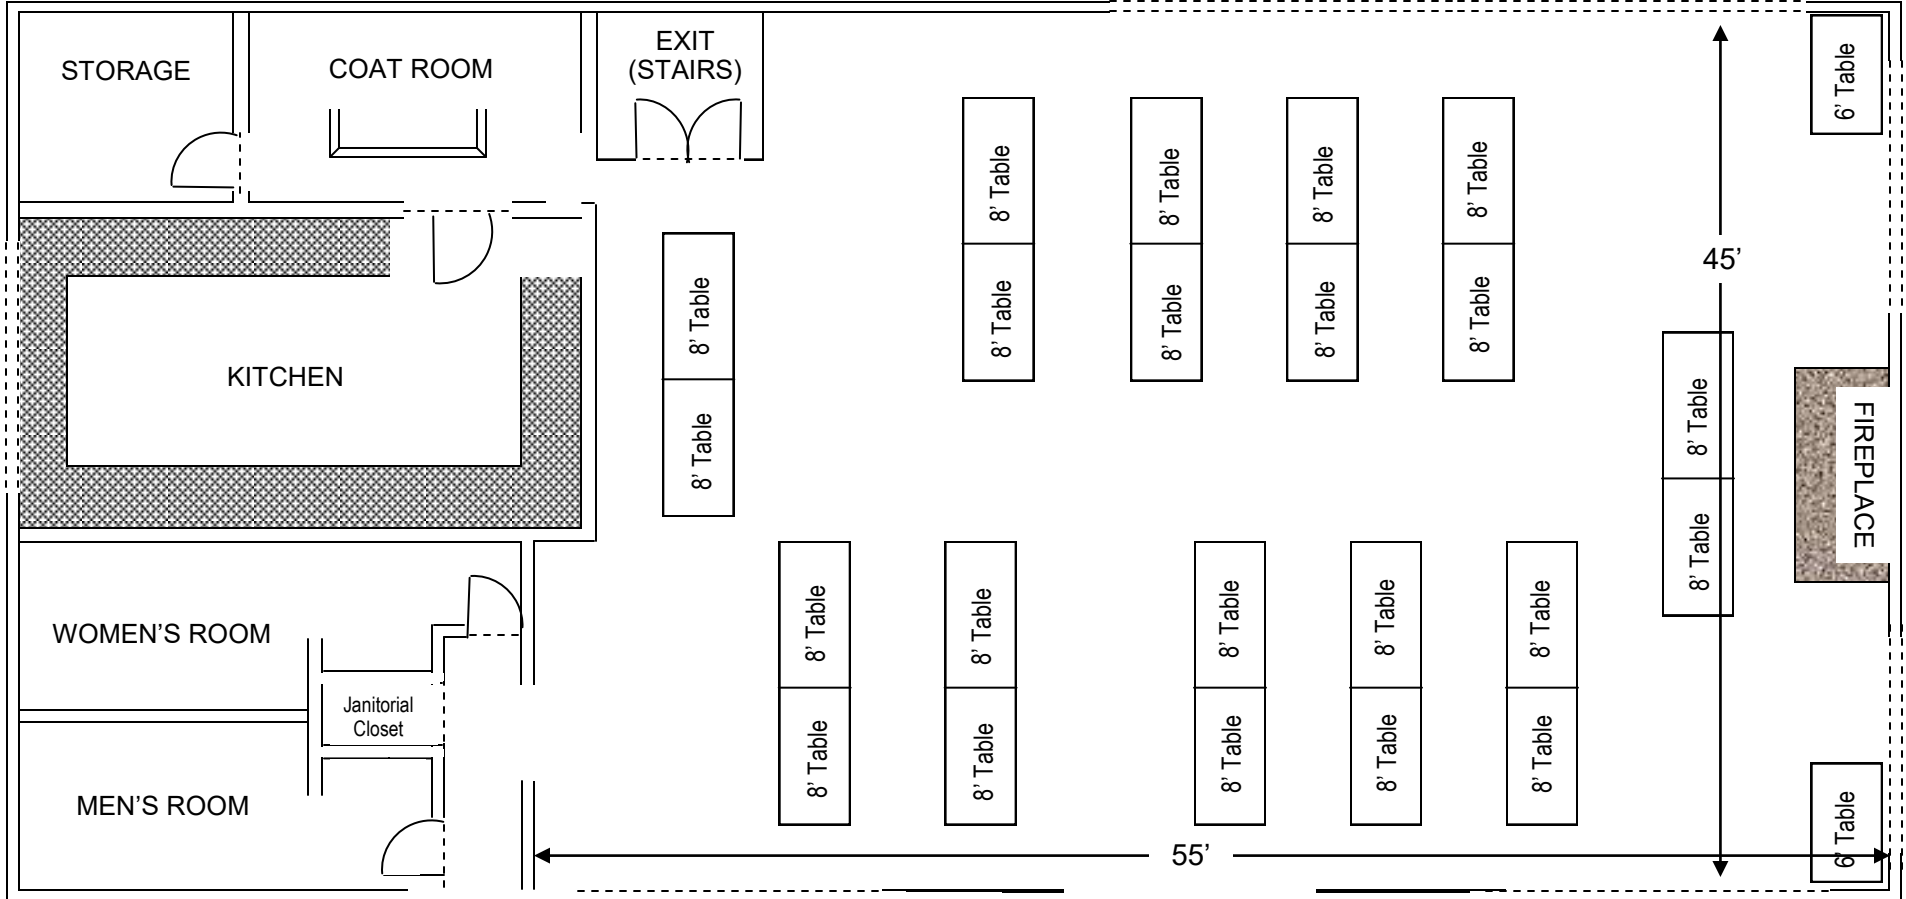

FLOOR PLANS MUST BE RETURNED AT LEAST 10 DAYS BEFORE RESERVATION DATE

RETURN TO STOW PARKS & RECREATION 3760 Darrow Rd Stow, OH 44224. • PHONE: 330-689-5100 • FAX: 330-689-2895

Name of Party _____

Date of Party _____

Number in Party _____

Notes _____