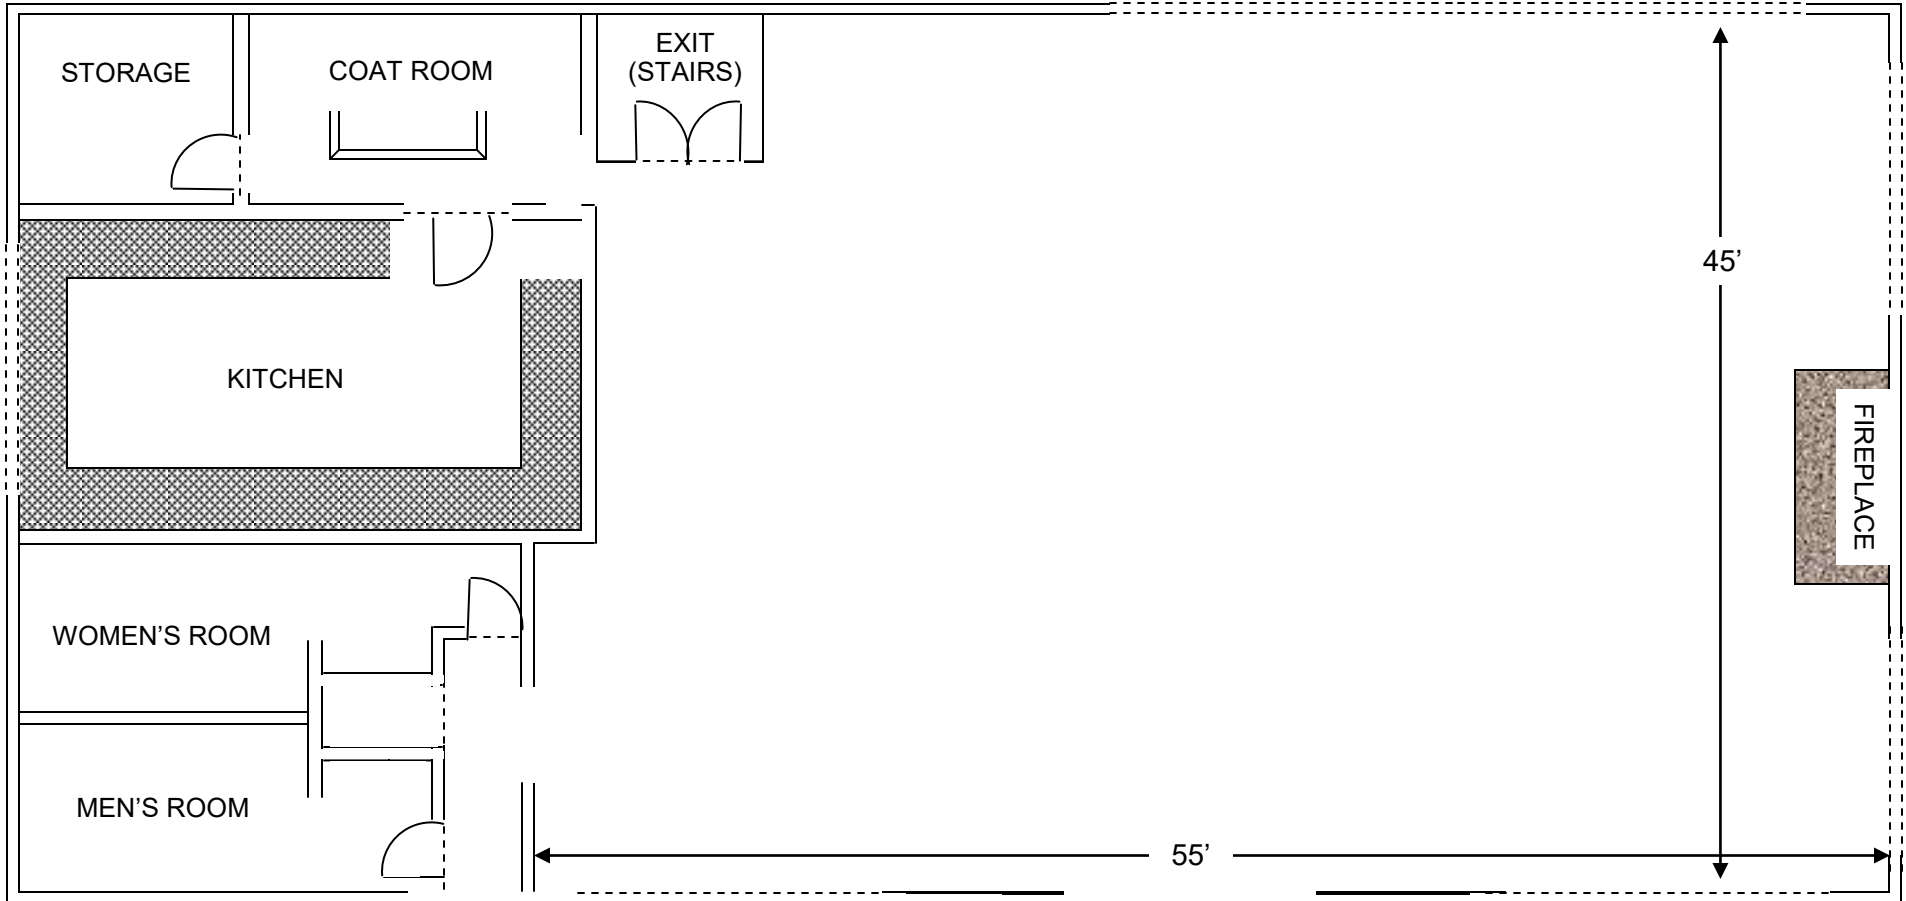

FLOOR PLANS MUST BE RETURNED AT LEAST 10 DAYS BEFORE RESERVATION DATE

RETURN TO STOW PARKS & RECREATION 3760 Darrow Rd Stow, OH 44224. • PHONE: 330-689-5100 • FAX: 330-689-2895

Name of Party _____
Date of Party _____
Number in Party _____
Notes _____