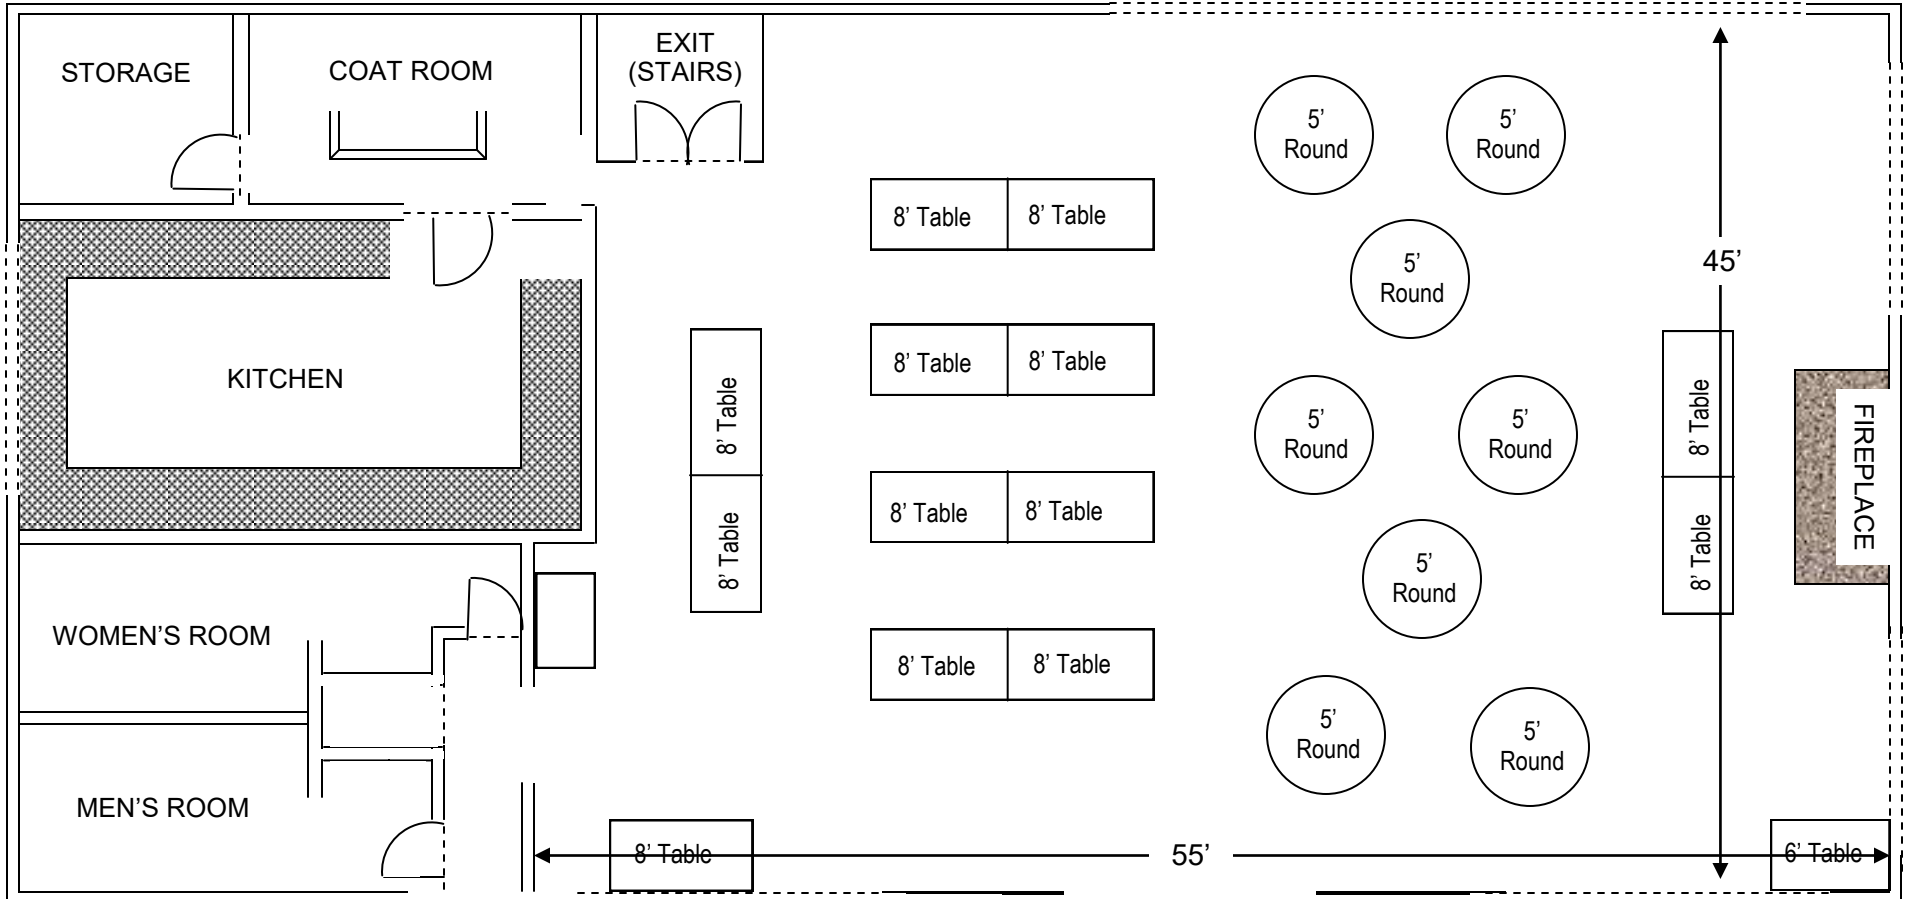

FLOOR PLANS MUST BE RETURNED AT LEAST 10 DAYS BEFORE RESERVATION DATE

RETURN TO STOW PARKS & RECREATION 3760 DARROW RD STOW, OH 44224 • PHONE: 330-689-5100 • FAX: 330-689-2895

Name of Party _____
 Date of Party _____
 Number in Party _____
 Notes _____

- LODGE EQUIPMENT**
- 22 - 8 FT. Tables
 - 8 - 5 FT. Round Tables
 - 4 - 6 FT. Tables
 - 160 Folding Chairs
 - **Commercial Refrigerator & Freezer / Warming Oven / Microwave**

PLEASE SPECIFY IF YOU NEED FIREWOOD

Name of Party _____

Date of Party _____

Number in Party _____

Notes _____

LODGE EQUIPMENT

- 22 - 8 FT. Tables
- 8 - 5 FT. Round Tables
- 4 - 6 FT. Tables
- 160 Folding Chairs
- **Commercial Refrigerator & Freezer / Warming Oven / Microwave**