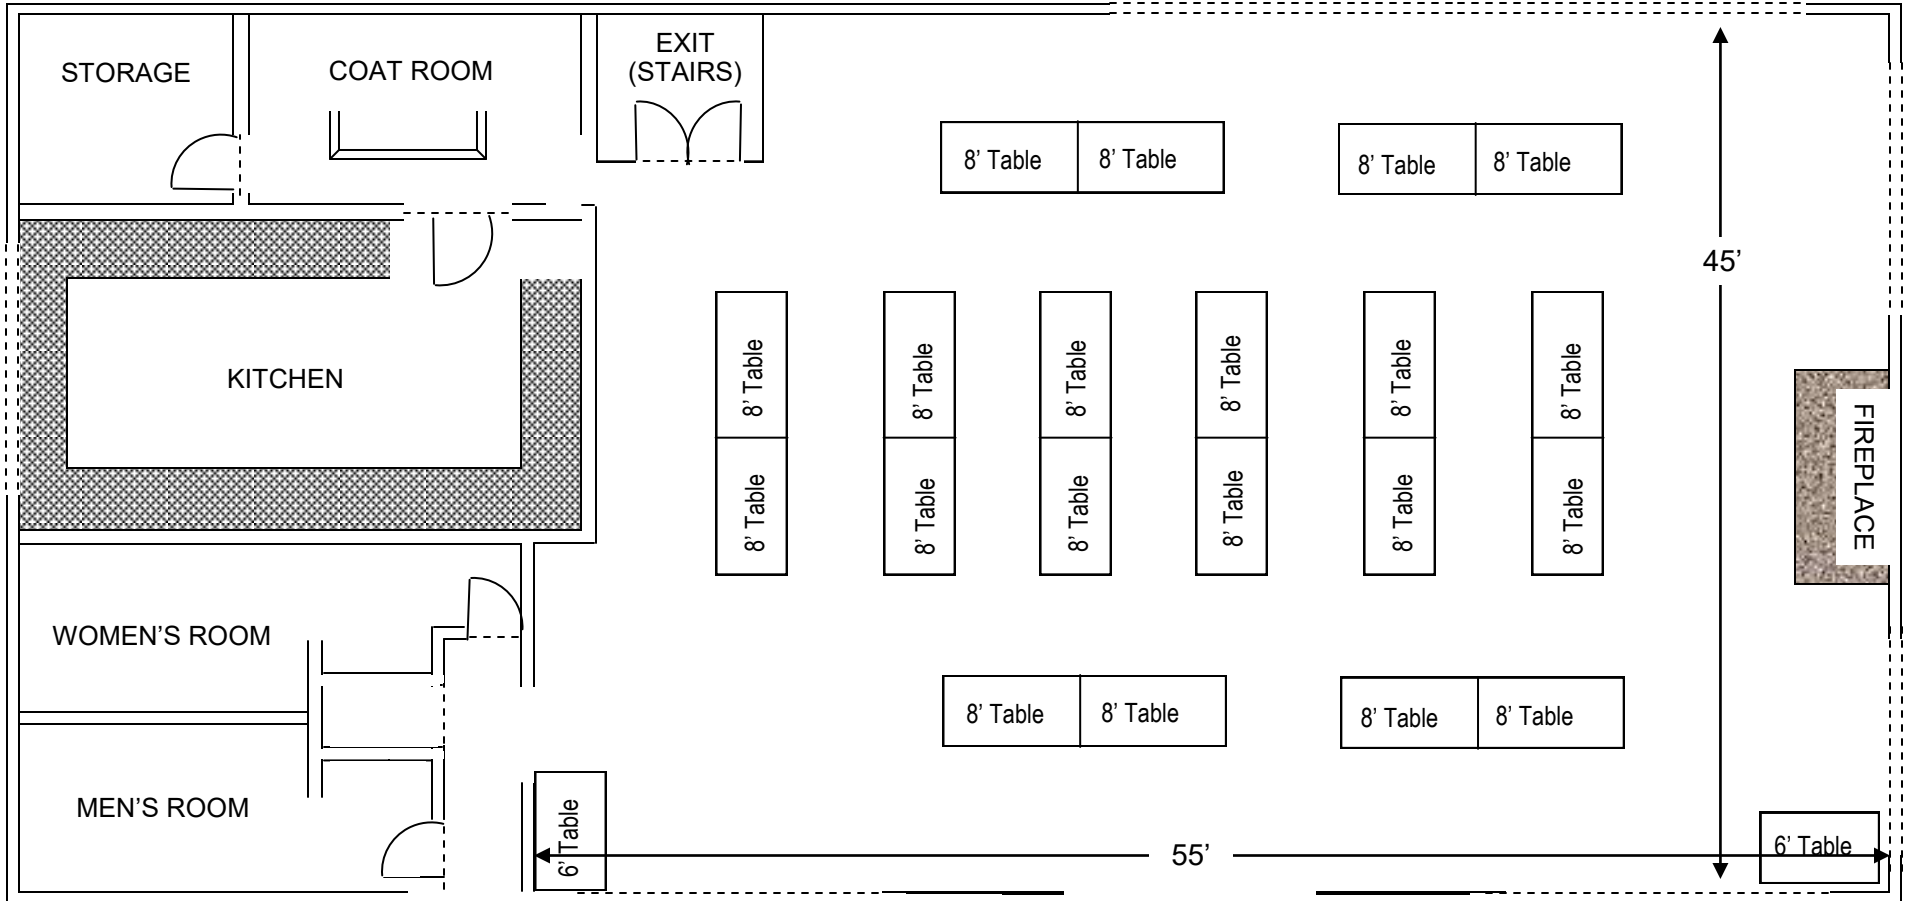

Number in Party _____

Notes _____

LODGE EQUIPMENT

- 22 - 8 FT. Tables
- 8 - 5 FT. Round Tables
- 4 - 6 FT. Tables
- 160 Folding Chairs
- **Commercial Refrigerator & Freezer / Warming Oven / Microwave**

PLEASE SPECIFY IF YOU NEED FIREWOOD

FLOOR PLANS MUST BE RETURNED AT LEAST 10 DAYS BEFORE RESERVATION DATE

RETURN TO STOW PARKS & RECREATION 3760 DARROW RD STOW, OH 44224 • PHONE: 330-689-5100 • FAX: 330-689-2895

Name of Party _____
 Date of Party _____
 Number in Party _____
 Notes _____

Name of Party _____

Date of Party _____

Number in Party _____

Notes _____

LODGE EQUIPMENT

- 22 - 8 FT. Tables
- 8 - 5 FT. Round Tables
- 4 - 6 FT. Tables
- 160 Folding Chairs
- **Commercial Refrigerator & Freezer / Warming Oven / Microwave**

Name of Party _____
 Date of Party _____
 Number in Party _____
 Notes _____

- LODGE EQUIPMENT**
- 22 - 8 FT. Tables
 - 8 - 5 FT. Round Tables
 - 4 - 6 FT. Tables
 - 160 Folding Chairs
 - **Commercial Refrigerator & Freezer / Warming Oven / Microwave**